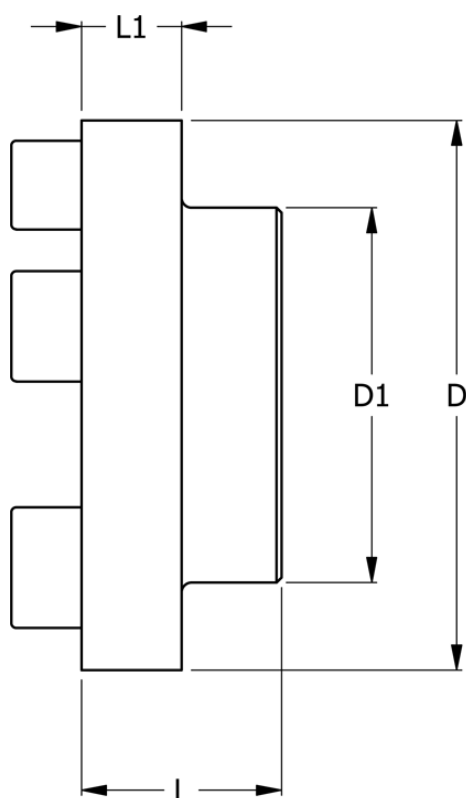

# Data Sheet

Article number: 330606804

Description: Coupling N-Eupex str. 68  
Part 4 without bore

## Measures

D	= 68
D1	= 50
L	= 20
L1	= 8
Max bore	= 28
Torque (N m)	= 34